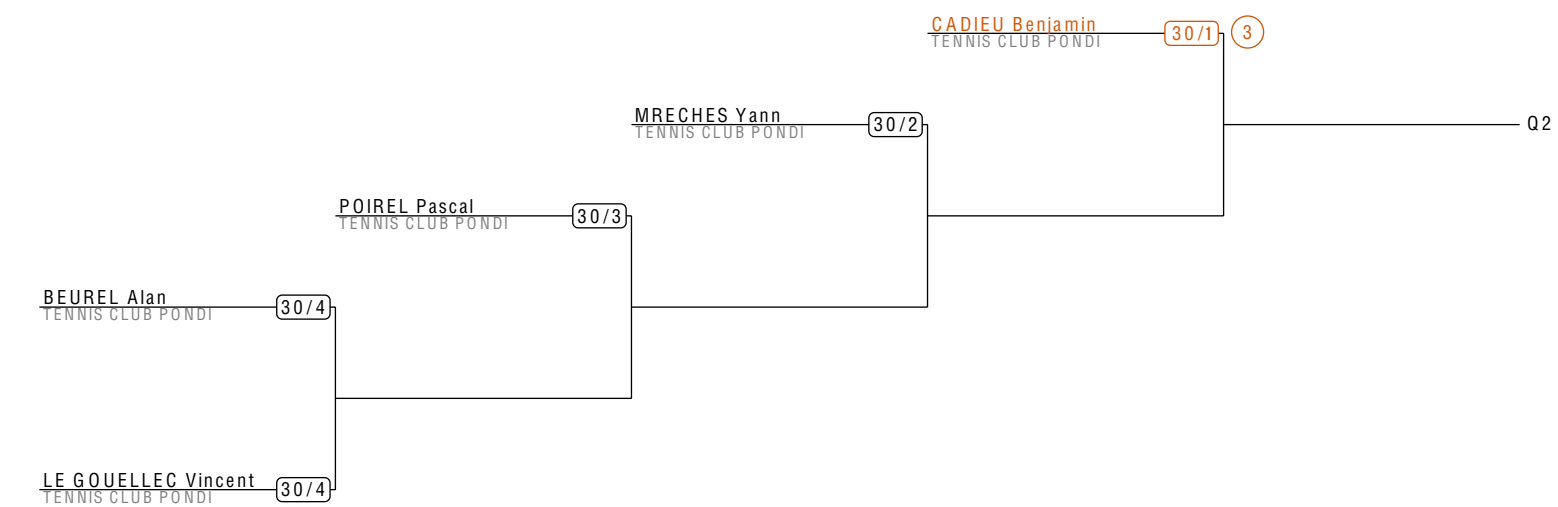

DATE LIMITE : Dimanche 17 mai