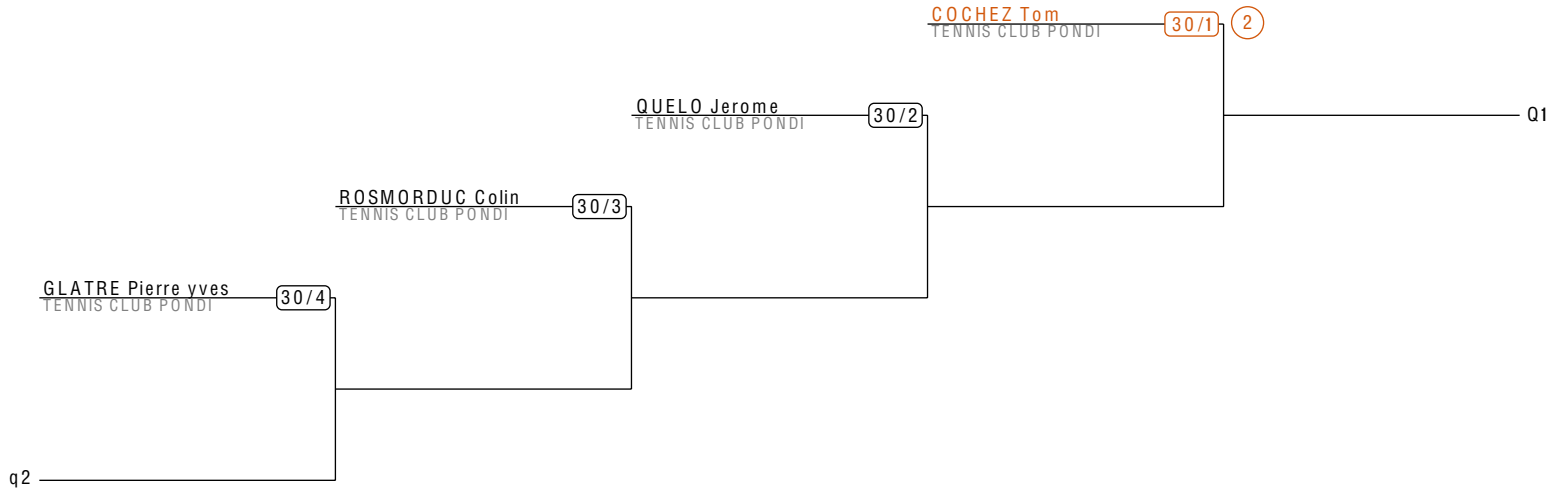

DATE LIMITE : Dimanche 17 mai