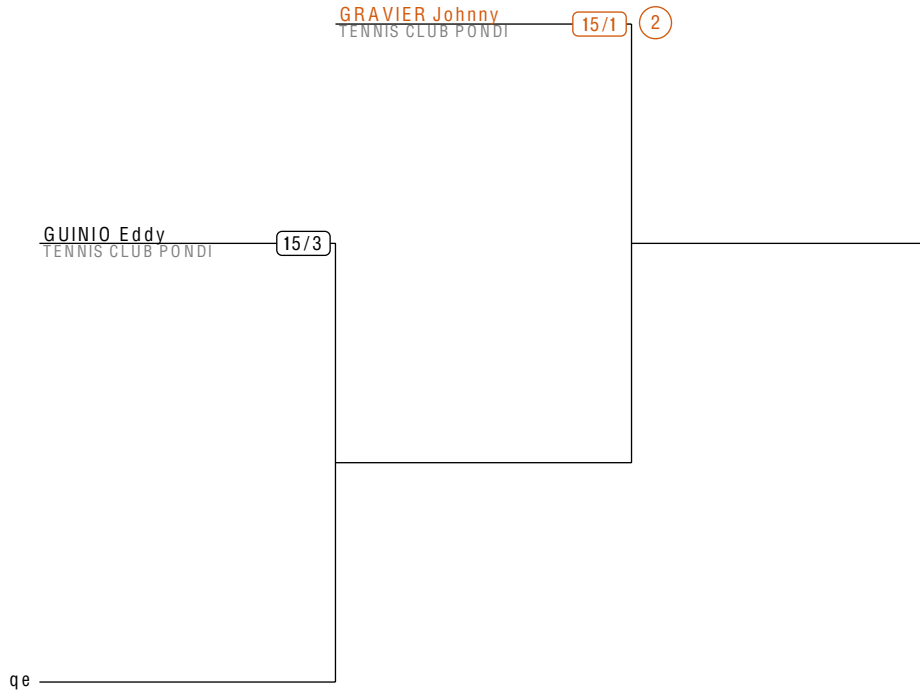

DATE LIMITE : Vendredi 19 juin

Finale : 20 Juin